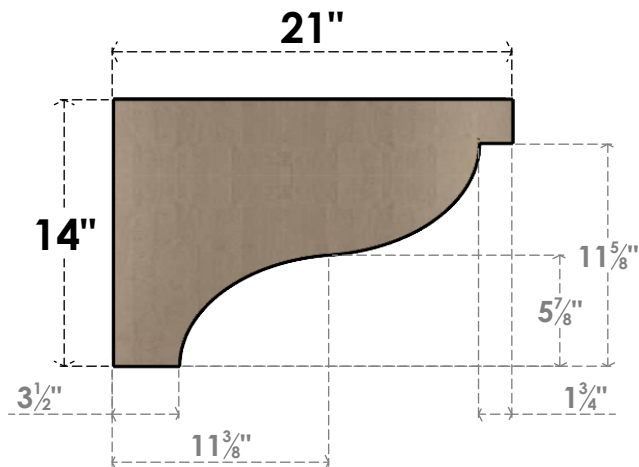

ITEM NUMBER: CORU07X21X14GARRCPR

7"W X 21"D X 14"H SERIES 3 CLASSIC GARNER ROUGH CEDAR TIMBERTHANE
FAUX WOOD CORBEL, PRIMED

SIDE PROFILE

FRONT PROFILE

ISOMETRIC

EKENA MILLWORK
2300 WEST MAIN ST.
CLARKSVILLE, TX 75426
TOLL FREE: 866-607-0453
WWW.EKENAMILLWORK.COM

NOTES

1. INSTALLATION TO BE COMPLETED IN ACCORDANCE WITH MANUFACTURER'S SPECIFICATIONS.
2. DRAWING MAY NOT BE TO SCALE
3. THIS DRAWING IS INTENDED FOR DESIGN AND PLANNING PURPOSES ONLY.
4. ALL INFORMATION CONTAINED HEREIN WAS CURRENT AT THE TIME OF DEVELOPMENT BUT MUST BE REVIEWED AND APPROVED BY THE PRODUCT MANUFACTURER TO BE CONSIDERED ACCURATE.
5. TIMBERTHANE ARCHITECTURAL PRODUCTS ARE MADE FROM HIGH DENSITY URETHANE AND COME FACTORY PRIMED