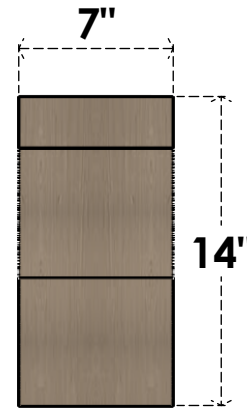

ITEM NUMBER: CORU07X21X14GARRCPR

7"W X 21"D X 14"H SERIES 3 CLASSIC GARNER ROUGH CEDAR TIMBERTHANE
FAUX WOOD CORBEL, PRIMED

SIDE PROFILE

FRONT PROFILE

ISOMETRIC

EKENA MILLWORK
2300 WEST MAIN ST.
CLARKSVILLE, TX 75426
TOLL FREE: 866-607-0453
WWW.EKENAMILLWORK.COM