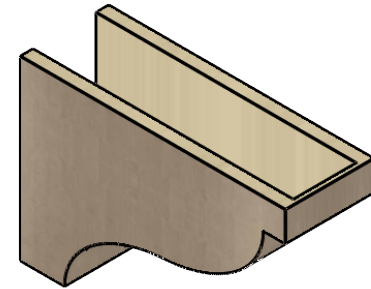

ITEM NUMBER: CORU07X21X14GARRCPR

7"W X 21"D X 14"H SERIES 3 CLASSIC GARNER ROUGH CEDAR TIMBERTHANE
FAUX WOOD CORBEL, PRIMED

SIDE PROFILE

FRONT PROFILE

ISOMETRIC

EKENA MILLWORK
2300 WEST MAIN ST.
CLARKSVILLE, TX 75426
TOLL FREE: 866-607-0453
WWW.EKENAMILLWORK.COM

NOTES

1. INSTALLATION TO BE COMPLETED IN ACCORDANCE WITH MANUFACTURER'S SPECIFICATIONS.
2. DRAWING MAY NOT BE TO SCALE
3. THIS DRAWING IS INTENDED FOR DESIGN AND PLANNING PURPOSES ONLY.
4. ALL INFORMATION CONTAINED HEREIN WAS CURRENT AT THE TIME OF DEVELOPMENT BUT MUST BE REVIEWED AND APPROVED BY THE PRODUCT MANUFACTURER TO BE CONSIDERED ACCURATE.
5. TIMBERTHANE ARCHITECTURAL PRODUCTS ARE MADE FROM HIGH DENSITY URETHANE AND COME FACTORY PRIMED